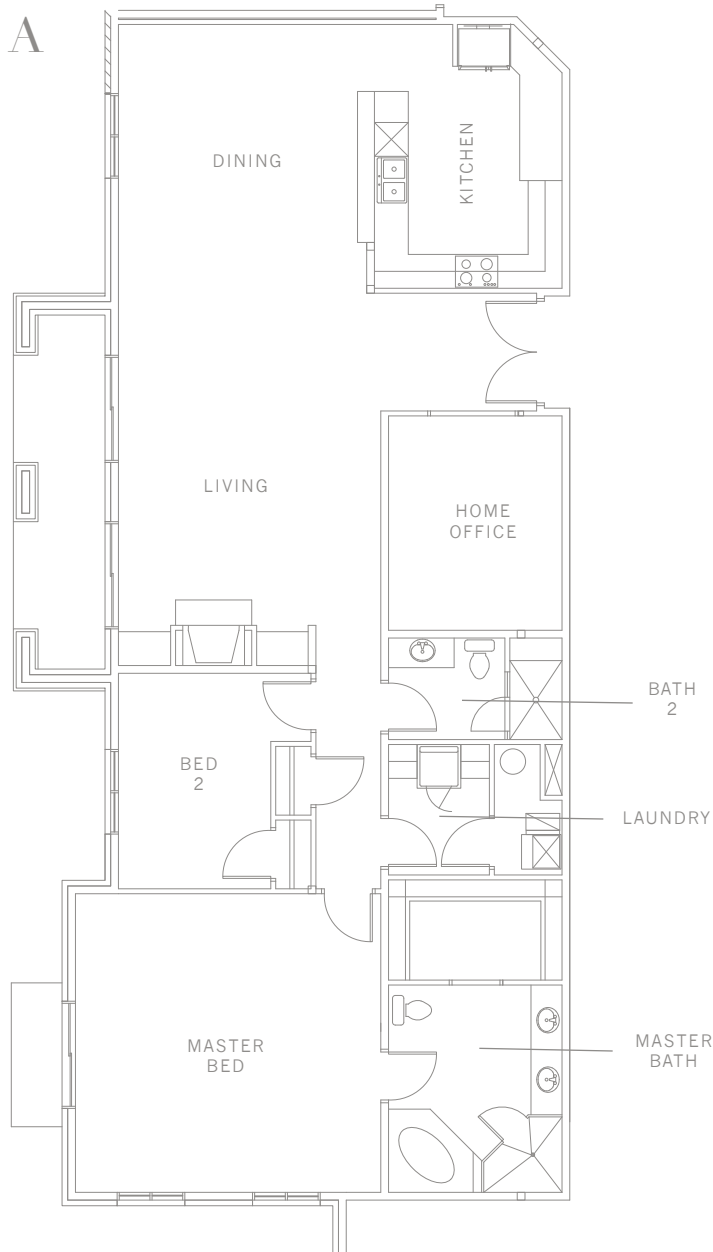

# Floor Plan A

*1996 Square feet*

*HOLLADAY  
GARDENS*

*For more information contact:*

RICHARD BRAND  
LIFESTYLE PROPERTIES  
801.201.7878