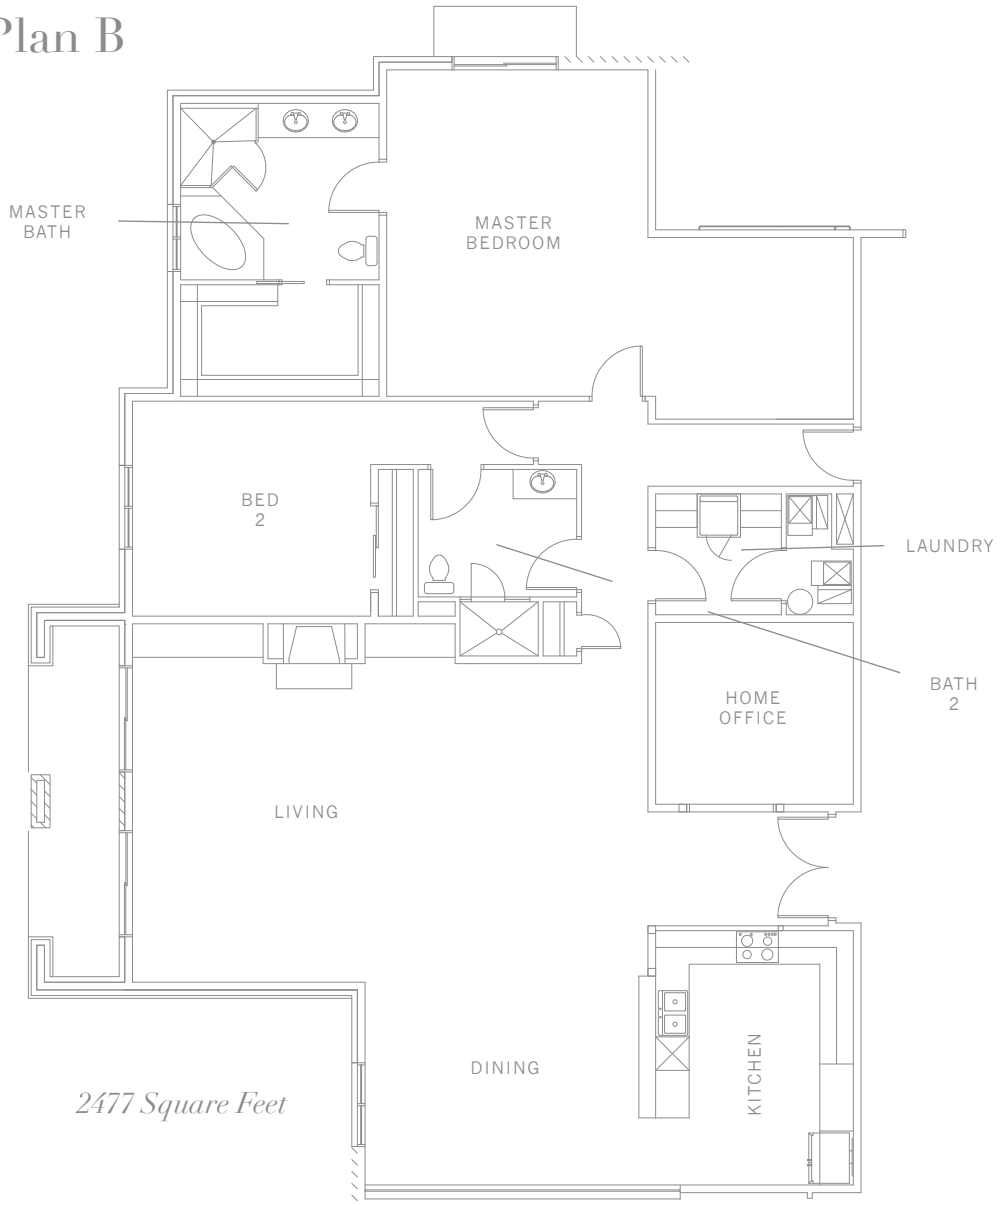

Floor Plan B

2477 Square Feet

**HOLLADAY
GARDENS**

For more information contact:

RICHARD BRAND
LIFESTYLE PROPERTIES
801.201.7878